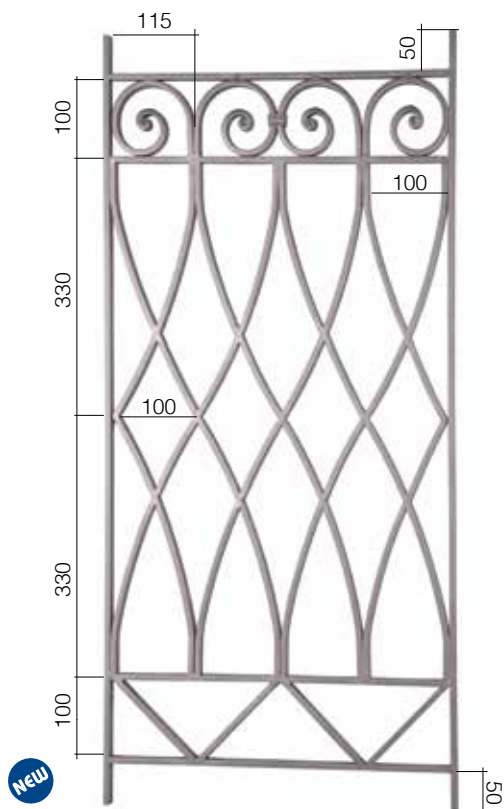

Art. GD283/1
□ 14 x 8 mm
L 480 mm
H 1000 mm