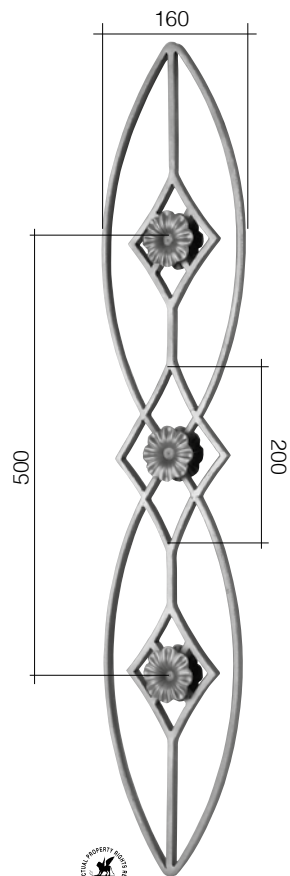

## REVOLUTION STYLE

Ornamenti / Ornaments  $\square 12 \times 6 \text{ mm}$

Art. GD20/1  
 $\square 12 \text{ mm}$   
H 1000 mm  
L 110 mm

Art. GD20/2  
 $\square 12 \text{ mm}$   
H 1000 mm  
L 110 mm

Art. GD20/3  
 $\square 12 \text{ mm}$   
H 1000 mm  
L 180 mm

Art. GD211/3  
 $\varnothing$  12 mm  
 H 1000 mm  
 L 395 mm

Art. GD211/4  
 $\varnothing$  12 mm  
 L 395 mm  
 H 1000 mm

Art. GD211/1  
 $\varnothing$  12 mm  
 L 830 mm  
 H 1000 mm

Sfere/ Spheres  $\varnothing$  30 mm  
 Art. 116/F/3

Art. GD212/1  
 $\varnothing$  12 mm  
 L 420 mm  
 H 1000 mm

Rosette 116/A/4 sui due lati - Rosettes 116/A/4 on both sides

Art. GD15/1  
□ 14 x 8 mm  
L190 mm  
H 1000 mm

Art. GD15/2  
□ 14 x 8 mm  
L190 mm  
H 1000 mm

Rosette 116/A/4 sui due lati - Rosettes 116/A/4 on both sides

Art. GD16/1  
 $\square$  14 x 8 mm  
 L 160 mm  
 H 1000 mm

Art. GD16/2  
 $\square$  14 x 8 mm  
 L 160 mm  
 H 1000 mm

Art. GD18/1  
 $\Phi$  14 mm  
 L 160 mm  
 H 1000 mm