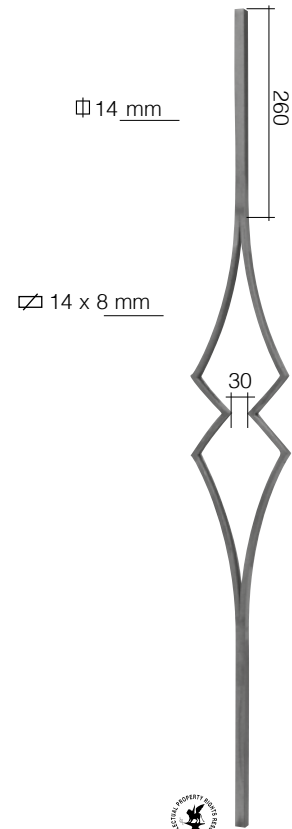

Art. 1680/1
 Φ 14 mm
L 130 mm
H 1000 mm