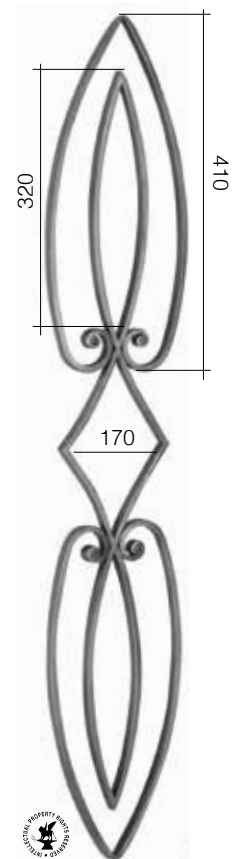

## REVOLUTION STYLE

Ornamenti / Ornaments  $\square 12 \times 6 \text{ mm}$

Art. GD20/1  
 $\square 12 \text{ mm}$   
H 1000 mm  
L 110 mm

Art. GD20/2  
 $\square 12 \text{ mm}$   
H 1000 mm  
L 110 mm

Art. GD20/3  
 $\square 12 \text{ mm}$   
H 1000 mm  
L 180 mm

Art. GD20/4  
 $\square 12 \text{ mm}$   
H 1000 mm  
L 200 mm

Art. GD20/5  
 $\square 12 \text{ mm}$   
H 1000 mm  
L 180 mm

Art. GD20/6  
 $\square 12 \text{ mm}$   
H 1000 mm  
L 100 mm

Art. GD20/7  
 $\square 12 \text{ mm}$   
H 1000 mm  
L 100 mm

Art. GD212/1  
 $\varnothing$  12 mm  
 L 420 mm  
 H 1000 mm

Rosette 116/A/4 sui due lati - Rosettes 116/A/4 on both sides

Art. GD15/1  
□ 14 x 8 mm  
L190 mm  
H 1000 mm

Art. GD15/2  
□ 14 x 8 mm  
L190 mm  
H 1000 mm

Rosette 116/A/4 sui due lati - Rosettes 116/A/4 on both sides

Art. GD16/1  
 $\square$  14 x 8 mm  
 L 160 mm  
 H 1000 mm

Art. GD16/2  
 $\square$  14 x 8 mm  
 L 160 mm  
 H 1000 mm

Art. GD18/1  
 $\Phi$  14 mm  
 L 160 mm  
 H 1000 mm