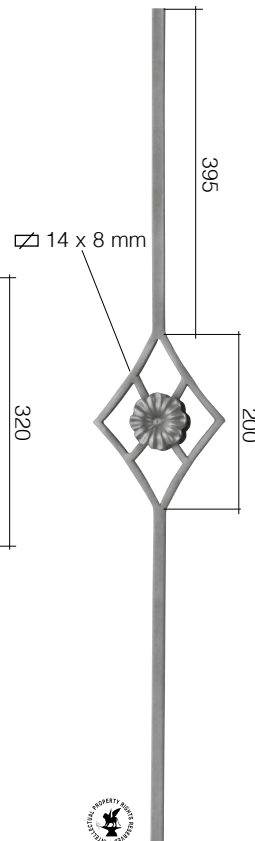

## REVOLUTION STYLE

Ornamenti / Ornaments  $\square 12 \times 6 \text{ mm}$

Art. GD20/1  
 $\square 12 \text{ mm}$   
H 1000 mm  
L 110 mm

Art. GD20/2  
 $\square 12 \text{ mm}$   
H 1000 mm  
L 110 mm

Art. GD20/3  
 $\square 12 \text{ mm}$   
H 1000 mm  
L 180 mm

**Art. 1681/1**  
 □ 14 x 8 mm  
 L 190 mm  
 H 1000 mm

**Art. 1680/2**  
 □ 14 x 8 mm  
 L 190 mm  
 H 1000 mm

**Art. GD234/1**  
 □ 14 x 8 mm  
 L 380 mm  
 H 1000 mm

Piatti orizzontali  
Horizontal flat bar  
□ 25 x 6 mm

Art. GD212/1  
 $\varnothing$  12 mm  
 L 420 mm  
 H 1000 mm

Rosette 116/A/4 sui due lati - Rosettes 116/A/4 on both sides

Art. GD15/1  
□ 14 x 8 mm  
L190 mm  
H 1000 mm

Art. GD15/2  
□ 14 x 8 mm  
L190 mm  
H 1000 mm

Rosette 116/A/4 sui due lati - Rosettes 116/A/4 on both sides

Art. GD16/1  
 $\square$  14 x 8 mm  
 L 160 mm  
 H 1000 mm

Art. GD16/2  
 $\square$  14 x 8 mm  
 L 160 mm  
 H 1000 mm

Art. GD18/1  
 $\Phi$  14 mm  
 L 160 mm  
 H 1000 mm