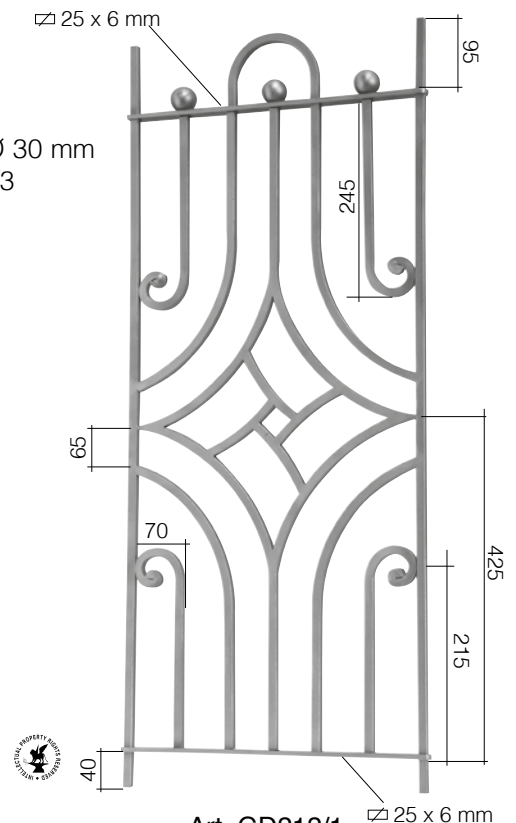

**Art. 1681/1**  
 □ 14 x 8 mm  
 L 190 mm  
 H 1000 mm

**Art. 1680/2**  
 □ 14 x 8 mm  
 L 190 mm  
 H 1000 mm

**Art. GD234/1**  
 □ 14 x 8 mm  
 L 380 mm  
 H 1000 mm

Piatti orizzontali  
Horizontal flat bar  
□ 25 x 6 mm

Art. GD211/3  
 $\varnothing$  12 mm  
 H 1000 mm  
 L 395 mm

Art. GD211/4  
 $\varnothing$  12 mm  
 L 395 mm  
 H 1000 mm

Art. GD211/1  
 $\varnothing$  12 mm  
 L 830 mm  
 H 1000 mm

Sfere/ Spheres  $\varnothing$  30 mm  
 Art. 116/F/3

Art. GD212/1  
 $\varnothing$  12 mm  
 L 420 mm  
 H 1000 mm

Rosette 116/A/4 sui due lati - Rosettes 116/A/4 on both sides

Art. GD15/1  
□ 14 x 8 mm  
L190 mm  
H 1000 mm

Art. GD15/2  
□ 14 x 8 mm  
L190 mm  
H 1000 mm

Rosette 116/A/4 sui due lati - Rosettes 116/A/4 on both sides

Art. GD16/1  
 $\square$  14 x 8 mm  
 L 160 mm  
 H 1000 mm

Art. GD16/2  
 $\square$  14 x 8 mm  
 L 160 mm  
 H 1000 mm

Art. GD18/1  
 $\Phi$  14 mm  
 L 160 mm  
 H 1000 mm