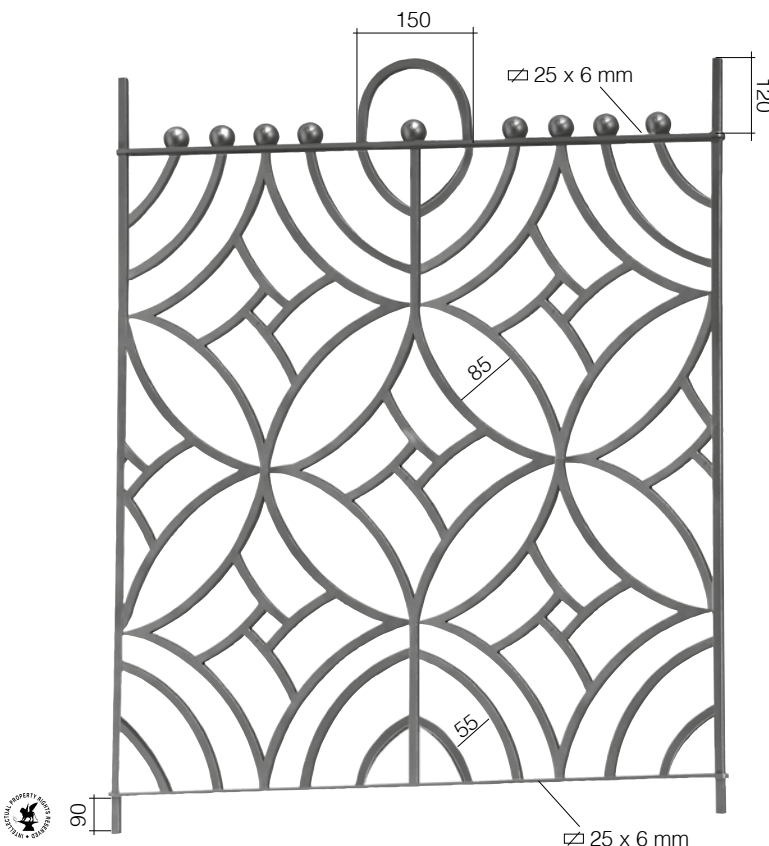

Art. GD211/1
 $\varnothing$ 12 mm
L 830 mm
H 1000 mm

Sfere/ Spheres $\varnothing$ 30 mm
Art. 116/F/3