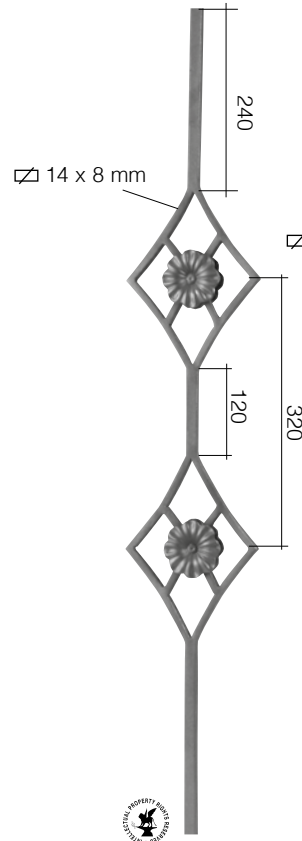

## REVOLUTION STYLE

Ornamenti / Ornaments  $\square 12 \times 6 \text{ mm}$

Art. GD20/1  
 $\square 12 \text{ mm}$   
H 1000 mm  
L 110 mm

Art. GD20/2  
 $\square 12 \text{ mm}$   
H 1000 mm  
L 110 mm

Art. GD20/3  
 $\square 12 \text{ mm}$   
H 1000 mm  
L 180 mm

Art. GD211/3  
 $\varnothing$  12 mm  
 H 1000 mm  
 L 395 mm

Art. GD211/4  
 $\varnothing$  12 mm  
 L 395 mm  
 H 1000 mm

Art. GD211/1  
 $\varnothing$  12 mm  
 L 830 mm  
 H 1000 mm

Sfere/ Spheres  $\varnothing$  30 mm  
 Art. 116/F/3

Art. GD212/1  
 $\varnothing$  12 mm  
 L 420 mm  
 H 1000 mm

Rosette 116/A/4 sui due lati - Rosettes 116/A/4 on both sides

Art. GD15/1  
□ 14 x 8 mm  
L190 mm  
H 1000 mm

Art. GD15/2  
□ 14 x 8 mm  
L190 mm  
H 1000 mm

Rosette 116/A/4 sui due lati - Rosettes 116/A/4 on both sides

Art. GD16/1  
 $\square$  14 x 8 mm  
 L 160 mm  
 H 1000 mm

Art. GD16/2  
 $\square$  14 x 8 mm  
 L 160 mm  
 H 1000 mm

Art. GD18/1  
 $\Phi$  14 mm  
 L 160 mm  
 H 1000 mm