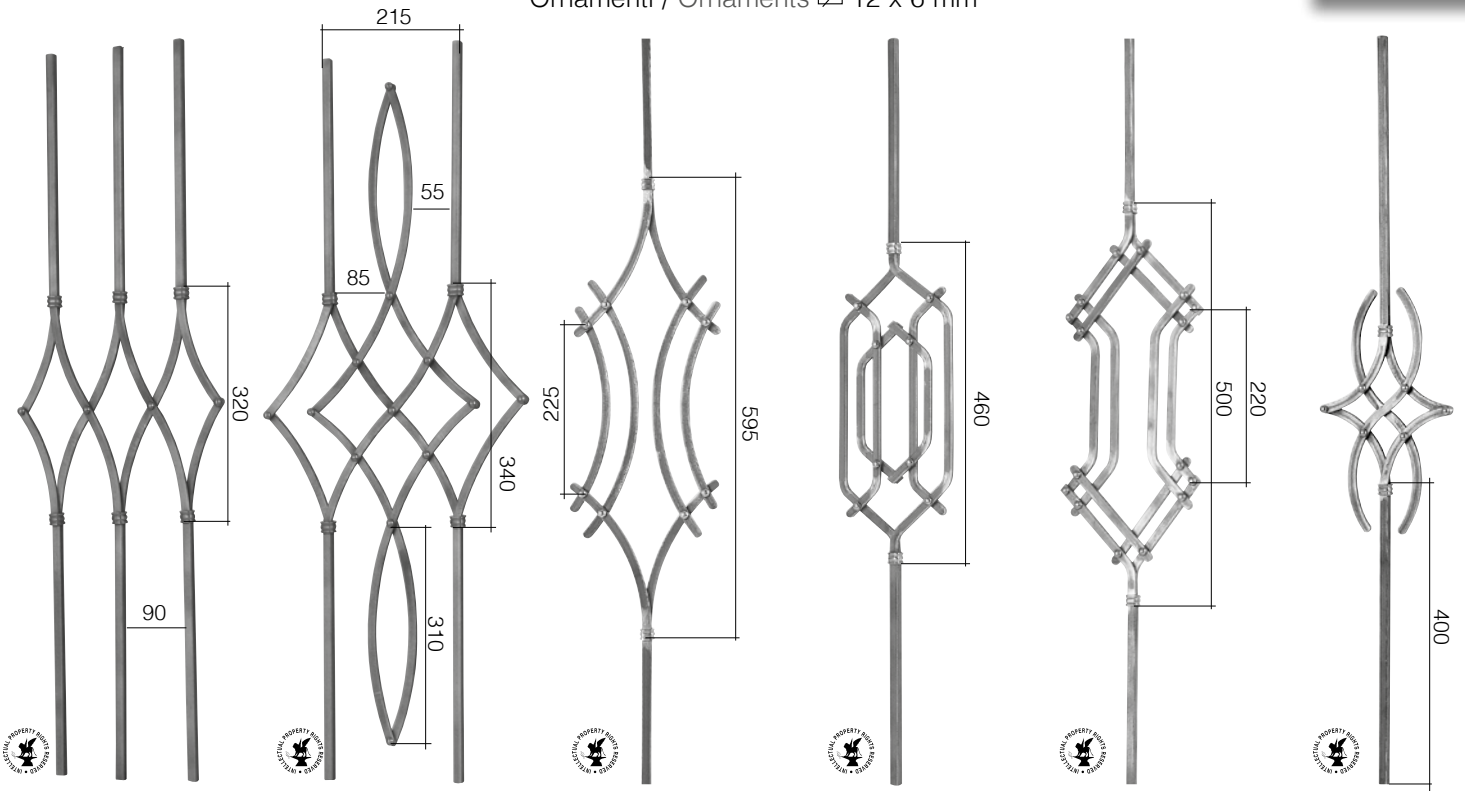

## REVOLUTION STYLE

Ornamenti / Ornaments  $\square 12 \times 6 \text{ mm}$

Art. GD20/1  
 $\square 12 \text{ mm}$   
H 1000 mm  
L 110 mm

Art. GD20/2  
 $\square 12 \text{ mm}$   
H 1000 mm  
L 110 mm

Art. GD20/3  
 $\square 12 \text{ mm}$   
H 1000 mm  
L 180 mm

Art. GD20/4  
 $\square 12 \text{ mm}$   
H 1000 mm  
L 200 mm

Art. GD20/5  
 $\square 12 \text{ mm}$   
H 1000 mm  
L 180 mm

Art. GD20/6  
 $\square 12 \text{ mm}$   
H 1000 mm  
L 100 mm

Art. GD20/7  
 $\square 12 \text{ mm}$   
H 1000 mm  
L 100 mm

Art. GD20/8  
 $\square 12 \text{ mm}$   
H 1000 mm  
L 200 mm

Ornamenti / Ornaments  $\varnothing$  12 x 6 mm

Art. GD21/1  
 $\varnothing$  12 mm  
H 1000 mm  
L 315 mm

Art. GD21/2  
 $\varnothing$  12 mm  
H 1000 mm  
L 415 mm

Art. GD212/1  
 $\varnothing$  12 mm  
 L 420 mm  
 H 1000 mm

Rosette 116/A/4 sui due lati - Rosettes 116/A/4 on both sides

Art. GD15/1  
□ 14 x 8 mm  
L190 mm  
H 1000 mm

Art. GD15/2  
□ 14 x 8 mm  
L190 mm  
H 1000 mm