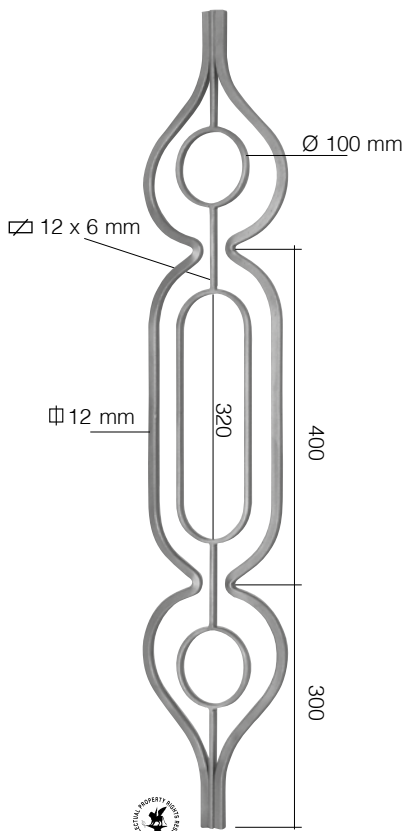

Art. GD68/3
Ø 12 mm
L 105 mm
H 1000 mm

Art. GD69/1
Ø 12 mm
L 210 mm
H 1000 mm