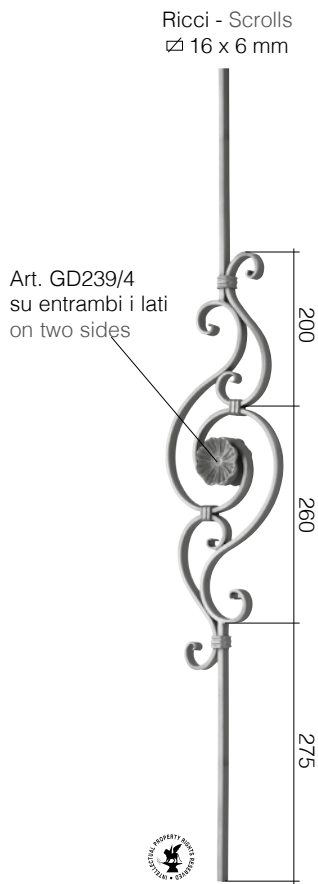

Art. GD271/5
□ 16 x 8 mm
L 175 mm
H 1000 mm