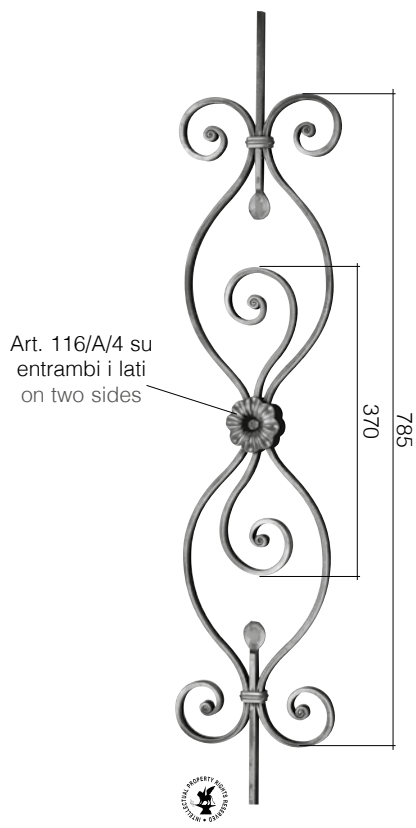

## NEW LIBERTY STYLE

Rosetta 116/A/4/S1 sui 2 lati  
con brocca 697/5 saldata  
Rosetta 116/A/4/S1 on two sides  
with 697/5 welded pitcher

NEW

Art. GD284/2

□ 14 x 8 mm

L 400 mm

H 885 mm

Art. 700/4/C/2

Art. GD158/1

□ 14 x 8 mm

L 160 mm

H 1000 mm

Art. GD158/2

□ 14 x 8 mm

L 160 mm

H 1000 mm

NEW LIBERTY  
STYLE

Art. GD220/1  
 □ 14 x 8 mm  
 L 500 mm  
 H 1000 mm

Art. GD235/1  
 □ 14 x 8 mm  
 L 890 mm  
 H 1000 mm

Art. GD156/1  
□ 14 x 8 mm  
L 80 mm  
H 1000 mm

Art. GD156/2  
□ 14 x 8 mm  
L 165 mm  
H 1000 mm

Art. 1678/2  
□ 14 x 8 mm  
L 205 mm  
H 1000 mm

NEW

Art. GD282/3  
□ 14 x 8 mm  
L 310 mm  
H 1000 mm

Rosetta 116/A/4/S1 sui 2 lati  
con brocca 697/5 saldata  
Rosetta 116/A/4/S1 on two sides  
with 697/5 welded pitcher