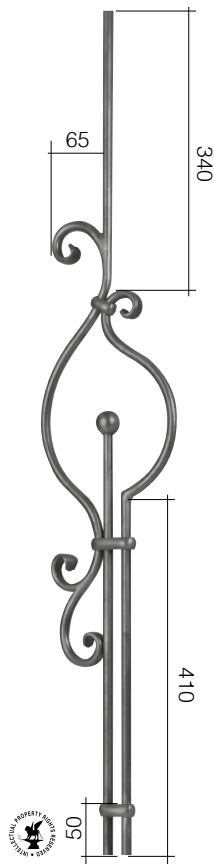

## NEW LIBERTY STYLE

Rosetta 116/A/4/S1 sui 2 lati  
con brocca 697/5 saldata  
Rosetta 116/A/4/S1 on two sides  
with 697/5 welded pitcher

NEW

Art. GD284/2

□ 14 x 8 mm

L 400 mm

H 885 mm

Art. 700/4/C/2

Art. 1678/2  
□ 14 x 8 mm  
L 205 mm  
H 1000 mm

NEW

Art. GD282/3  
□ 14 x 8 mm  
L 310 mm  
H 1000 mm

Rosetta 116/A/4/S1 sui 2 lati  
con brocca 697/5 saldata  
Rosetta 116/A/4/S1 on two sides  
with 697/5 welded pitcher

NEW

Art. GD282/1  
□ 14 x 8 mm  
L 490 mm  
H 1000 mm

**Art. GD39/1**  
Ø 12 mm  
L 200 mm  
H 1000 mm

**Art. GD39/3**  
Ø 12 mm  
L 190 mm  
H 1000 mm

Sinistro  
Left

sinistro - left  
**Art. GD164/1**  
14 x 8 mm  
L 380 mm  
H 1000 mm

destra/right  
**Art. GD164/2**  
14 x 8 mm  
L 380 mm  
H 1000 mm

Sfere vuote Ø 30 mm  
Hollow spheres Ø 30 mm

profilo/profile  
art. 158/6

Art. GD231/1  
 □ 14 x 8 mm  
 L 600 mm  
 H 1600 mm

art. NEW0050  
 sui due lati  
 on both sides