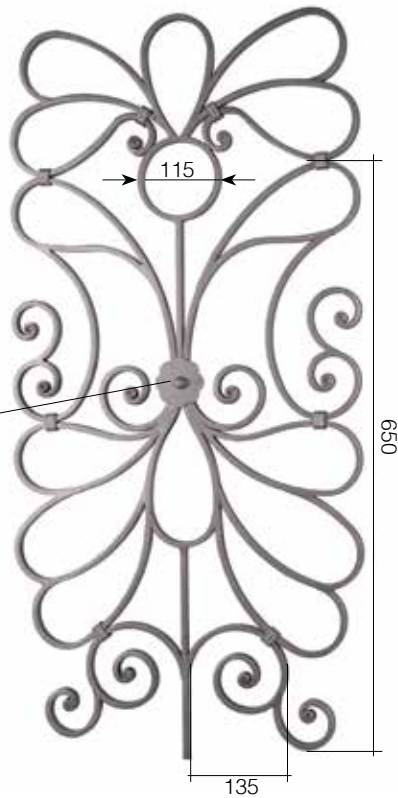

## NEW LIBERTY STYLE

Rosetta 116/A/4/S1 sui 2 lati  
con brocca 697/5 saldata  
Rosetta 116/A/4/S1 on two sides  
with 697/5 welded pitcher

NEW

Art. GD284/2

□ 14 x 8 mm

L 400 mm

H 885 mm

Art. 700/4/C/2

NEW LIBERTY  
STYLE

Art. GD220/1  
 □ 14 x 8 mm  
 L 500 mm  
 H 1000 mm

Art. GD235/1  
 □ 14 x 8 mm  
 L 890 mm  
 H 1000 mm

Art. GD156/1  
□ 14 x 8 mm  
L 80 mm  
H 1000 mm

Art. GD156/2  
□ 14 x 8 mm  
L 165 mm  
H 1000 mm

Art. 1678/2  
□ 14 x 8 mm  
L 205 mm  
H 1000 mm

NEW

Art. GD282/3  
□ 14 x 8 mm  
L 310 mm  
H 1000 mm

Rosetta 116/A/4/S1 sui 2 lati  
con brocca 697/5 saldata  
Rosetta 116/A/4/S1 on two sides  
with 697/5 welded pitcher

destra/right  
**Art. GD164/2**  
14 x 8 mm  
L 380 mm  
H 1000 mm

Sfere vuote Ø 30 mm  
Hollow spheres Ø 30 mm

profilo/profile  
art. 158/6

Art. GD231/1  
 □ 14 x 8 mm  
 L 600 mm  
 H 1600 mm

art. NEW0050  
 sui due lati  
 on both sides