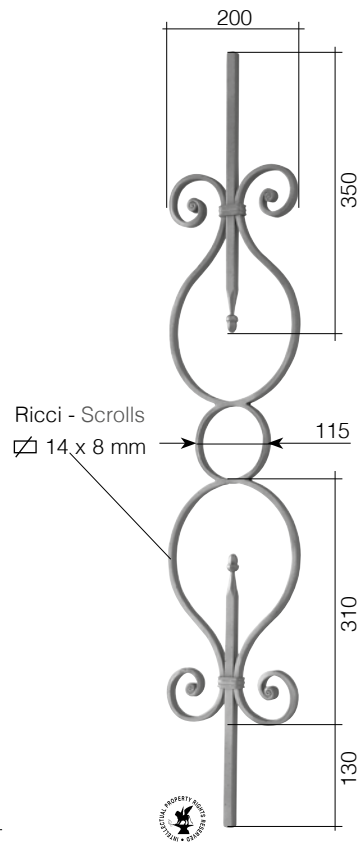

## NEW LIBERTY STYLE

Rosetta 116/A/4/S1 sui 2 lati  
con brocca 697/5 saldata  
Rosetta 116/A/4/S1 on two sides  
with 697/5 welded pitcher

NEW

Art. GD284/2

□ 14 x 8 mm

L 400 mm

H 885 mm

Art. 700/4/C/2

**NEW**

**Art. GD280/2**  
 14 x 8 mm  
 L 225 mm  
 H 1000 mm

Sinistro  
Left

sinistro - left  
Art. GD283/2  
□ 14 x 8 mm  
L 380 mm  
H 1000 mm

destra - Right  
Art. GD283/4  
□ 14 x 8 mm  
L 380 mm  
H 1000 mm

Art. GD240/1  
 □ 14 x 8 mm  
 L 200 mm  
 H 1000 mm

Art. GD240/2  
 □ 14 x 8 mm  
 L 200 mm  
 H 320 mm

Art. GD175/7  
 $\square$  14 x 8 mm  
 L 200 mm  
 H 1000 mm

Art. GD190/1  
 $\square$  14 mm  
 L 205 mm  
 H 1000 mm

**new** Art. GD234/2  
 □ 14 x 8 mm  
 L 500 mm  
 H 520 mm

Rosetta GD239/4 sui due lati  
Rosettes GD239/4 on both sides

Art. GD191/1  
□ 14 x 8 mm  
L 180 mm  
H 1000 mm

Art. GD191/2  
□ 14 x 8 mm  
L 160 mm  
H 1000 mm