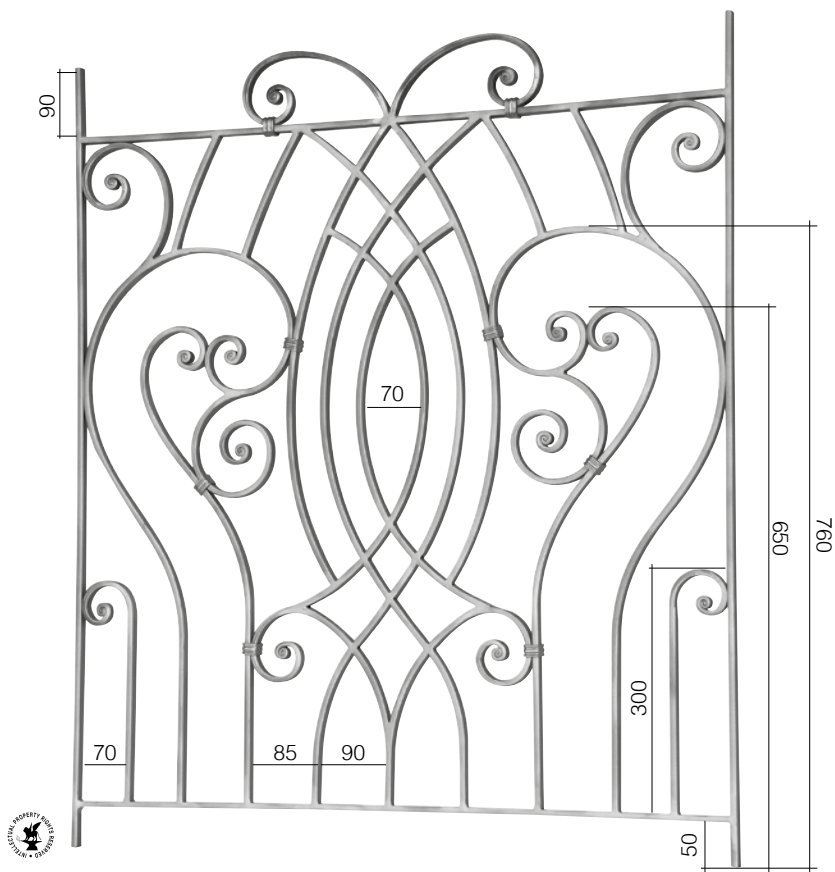

## NEW LIBERTY STYLE

Rosetta 116/A/4/S1 sui 2 lati  
con brocca 697/5 saldata  
Rosetta 116/A/4/S1 on two sides  
with 697/5 welded pitcher

NEW

Art. GD284/2

□ 14 x 8 mm

L 400 mm

H 885 mm

Art. 700/4/C/2

Art. GD158/1

□ 14 x 8 mm

L 160 mm

H 1000 mm

Art. GD158/2

□ 14 x 8 mm

L 160 mm

H 1000 mm

NEW LIBERTY  
STYLE

Art. GD220/1  
 □ 14 x 8 mm  
 L 500 mm  
 H 1000 mm

Art. GD235/1  
 □ 14 x 8 mm  
 L 890 mm  
 H 1000 mm

Art. GD156/1  
□ 14 x 8 mm  
L 80 mm  
H 1000 mm

Art. GD156/2  
□ 14 x 8 mm  
L 165 mm  
H 1000 mm

NEW

Art. GD282/1  
□ 14 x 8 mm  
L 490 mm  
H 1000 mm

**Art. GD39/1**  
Ø 12 mm  
L 200 mm  
H 1000 mm

**Art. GD39/3**  
Ø 12 mm  
L 190 mm  
H 1000 mm

Sinistro  
Left

sinistro - left  
**Art. GD164/1**  
14 x 8 mm  
L 380 mm  
H 1000 mm