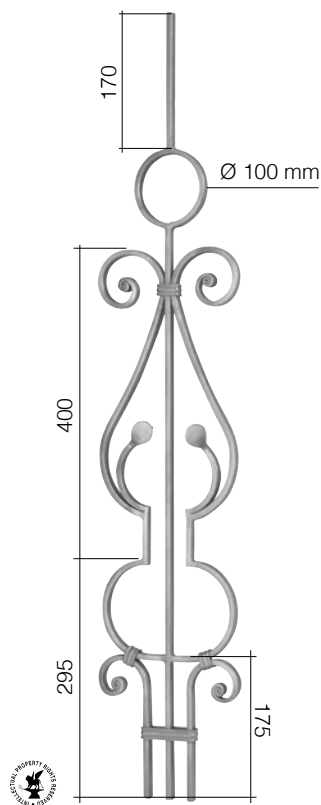

## NEW LIBERTY STYLE

Rosetta 116/A/4/S1 sui 2 lati  
con brocca 697/5 saldata  
Rosetta 116/A/4/S1 on two sides  
with 697/5 welded pitcher

NEW

Art. GD284/2

□ 14 x 8 mm

L 400 mm

H 885 mm

Art. 700/4/C/2

Art. GD240/1  
 □ 14 x 8 mm  
 L 200 mm  
 H 1000 mm

Art. GD240/2  
 □ 14 x 8 mm  
 L 200 mm  
 H 320 mm

Art. GD175/7  
 $\square$  14 x 8 mm  
 L 200 mm  
 H 1000 mm

Art. GD190/1  
 $\square$  14 mm  
 L 205 mm  
 H 1000 mm

Art. GD177/1  
 $\square$  14 mm  
 L 205 mm  
 H 1000 mm

Art. GD177/2  
 $\square$  14 x 8 mm  
 L 350 mm  
 H 1000 mm

Art. GD169/2  
 □ 14 x 8 mm  
 L 200 mm  
 H 1000 mm

Art. GD166/2  
 □ 14 x 8 mm  
 L 200 mm  
 H 1000 mm

**new** Art. GD234/2  
 □ 14 x 8 mm  
 L 500 mm  
 H 520 mm

Rosetta GD239/4 sui due lati  
Rosettes GD239/4 on both sides

Art. GD191/1  
□ 14 x 8 mm  
L 180 mm  
H 1000 mm

Art. GD191/2  
□ 14 x 8 mm  
L 160 mm  
H 1000 mm