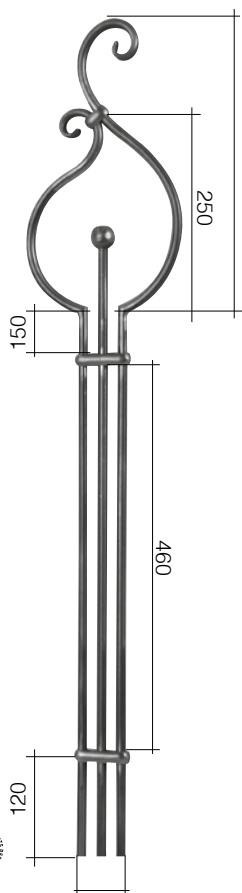

## NEW LIBERTY STYLE

Rosetta 116/A/4/S1 sui 2 lati  
con brocca 697/5 saldata  
Rosetta 116/A/4/S1 on two sides  
with 697/5 welded pitcher

NEW

Art. GD284/2

□ 14 x 8 mm

L 400 mm

H 885 mm

Art. 700/4/C/2

Art. 1678/2  
□ 14 x 8 mm  
L 205 mm  
H 1000 mm

NEW

Art. GD282/3  
□ 14 x 8 mm  
L 310 mm  
H 1000 mm

Rosetta 116/A/4/S1 sui 2 lati  
con brocca 697/5 saldata  
Rosetta 116/A/4/S1 on two sides  
with 697/5 welded pitcher

NEW

Art. GD282/1  
□ 14 x 8 mm  
L 490 mm  
H 1000 mm

**Art. GD39/1**  
Ø 12 mm  
L 200 mm  
H 1000 mm

**Art. GD39/3**  
Ø 12 mm  
L 190 mm  
H 1000 mm

Sinistro  
Left

sinistro - left  
**Art. GD164/1**  
14 x 8 mm  
L 380 mm  
H 1000 mm

destra/right  
**Art. GD164/2**  
14 x 8 mm  
L 380 mm  
H 1000 mm

Sfere vuote Ø 30 mm  
Hollow spheres Ø 30 mm

profilo/profile  
art. 158/6

Art. GD231/1  
 □ 14 x 8 mm  
 L 600 mm  
 H 1600 mm

art. NEW0050  
 sui due lati  
 on both sides