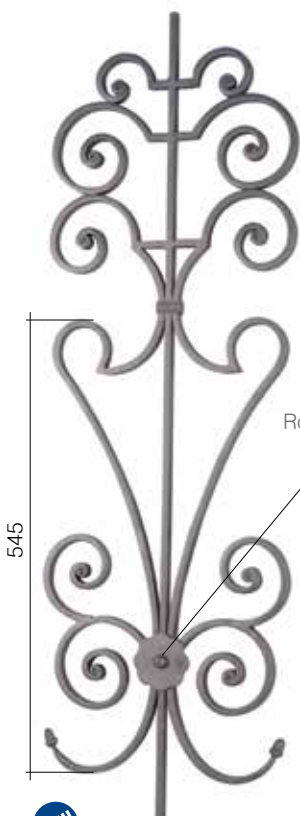

## NEW LIBERTY STYLE

Rosetta 116/A/4/S1 sui 2 lati  
con brocca 697/5 saldata  
Rosetta 116/A/4/S1 on two sides  
with 697/5 welded pitcher

NEW

Art. GD284/2

□ 14 x 8 mm

L 400 mm

H 885 mm

Art. 700/4/C/2

NEW LIBERTY  
STYLE

Art. GD220/1  
 □ 14 x 8 mm  
 L 500 mm  
 H 1000 mm

Art. GD235/1  
 □ 14 x 8 mm  
 L 890 mm  
 H 1000 mm

Art. GD156/1  
□ 14 x 8 mm  
L 80 mm  
H 1000 mm

Art. GD156/2  
□ 14 x 8 mm  
L 165 mm  
H 1000 mm

Art. 1678/2  
□ 14 x 8 mm  
L 205 mm  
H 1000 mm

NEW

Art. GD282/3  
□ 14 x 8 mm  
L 310 mm  
H 1000 mm

Rosetta 116/A/4/S1 sui 2 lati  
con brocca 697/5 saldata  
Rosetta 116/A/4/S1 on two sides  
with 697/5 welded pitcher

NEW

Art. GD282/1  
□ 14 x 8 mm  
L 490 mm  
H 1000 mm

**Art. GD39/1**  
Ø 12 mm  
L 200 mm  
H 1000 mm

**Art. GD39/3**  
Ø 12 mm  
L 190 mm  
H 1000 mm

Sinistro  
Left

sinistro - left  
**Art. GD164/1**  
14 x 8 mm  
L 380 mm  
H 1000 mm