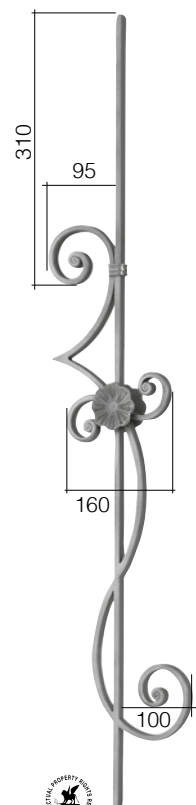

## NEW LIBERTY STYLE

Rosetta 116/A/4/S1 sui 2 lati  
con brocca 697/5 saldata  
Rosetta 116/A/4/S1 on two sides  
with 697/5 welded pitcher

NEW

Art. GD284/2

□ 14 x 8 mm

L 400 mm

H 885 mm

Art. 700/4/C/2

Art. 1678/2  
□ 14 x 8 mm  
L 205 mm  
H 1000 mm

NEW

Art. GD282/3  
□ 14 x 8 mm  
L 310 mm  
H 1000 mm

Rosetta 116/A/4/S1 sui 2 lati  
con brocca 697/5 saldata  
Rosetta 116/A/4/S1 on two sides  
with 697/5 welded pitcher

Ø 30 mm  
 art. 116/F/3

Art. GD231/2  
 □ 14 x 8 mm  
 L 600 mm  
 H 800 mm

profilo/profile  
 art. 158/49

Richiedi il tuo Design su misura!  
 Request Your Custom Design!

Disponibile nel metallo che vuoi!  
 Available in your choice of metal!

**new** Art. GD234/2  
 □ 14 x 8 mm  
 L 500 mm  
 H 520 mm

Rosetta GD239/4 sui due lati  
Rosettes GD239/4 on both sides

Art. GD191/1  
□ 14 x 8 mm  
L 180 mm  
H 1000 mm

Art. GD191/2  
□ 14 x 8 mm  
L 160 mm  
H 1000 mm