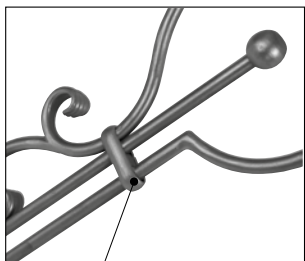

Art. 1678/2  
□ 14 x 8 mm  
L 205 mm  
H 1000 mm

NEW

Art. GD282/3  
□ 14 x 8 mm  
L 310 mm  
H 1000 mm

Rosetta 116/A/4/S1 sui 2 lati  
con brocca 697/5 saldata  
Rosetta 116/A/4/S1 on two sides  
with 697/5 welded pitcher

NEW

Art. GD282/1  
□ 14 x 8 mm  
L 490 mm  
H 1000 mm

**Art. GD39/1**  
Ø 12 mm  
L 200 mm  
H 1000 mm

**Art. GD39/3**  
Ø 12 mm  
L 190 mm  
H 1000 mm

Sinistro  
Left

sinistro - left  
**Art. GD164/1**  
14 x 8 mm  
L 380 mm  
H 1000 mm

destra/right  
**Art. GD164/2**  
14 x 8 mm  
L 380 mm  
H 1000 mm

Sfere vuote Ø 30 mm  
Hollow spheres Ø 30 mm

profilo/profile  
art. 158/6

Art. GD231/1  
 □ 14 x 8 mm  
 L 600 mm  
 H 1600 mm

art. NEW0050  
 sui due lati  
 on both sides