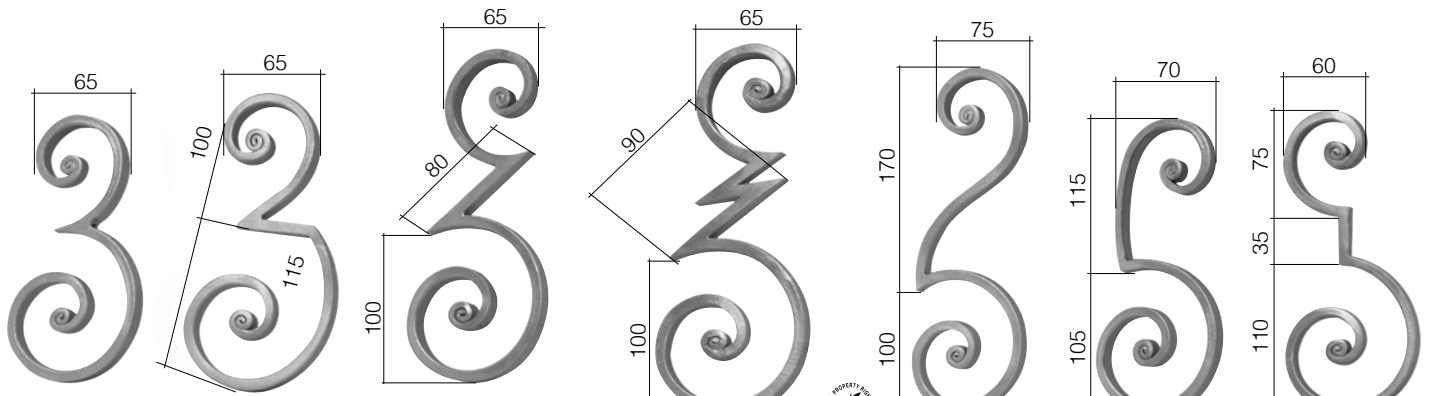

## NEW LIBERTY STYLE

Rosetta 116/A/4/S1 sui 2 lati  
con brocca 697/5 saldata  
Rosetta 116/A/4/S1 on two sides  
with 697/5 welded pitcher

NEW

Art. GD284/2

□ 14 x 8 mm

L 400 mm

H 885 mm

Art. 700/4/C/2

Art. GD177/1  
 $\square$  14 mm  
 L 205 mm  
 H 1000 mm

Art. GD177/2  
 $\square$  14 x 8 mm  
 L 350 mm  
 H 1000 mm

Art. GD169/2  
 □ 14 x 8 mm  
 L 200 mm  
 H 1000 mm

Art. GD166/2  
 □ 14 x 8 mm  
 L 200 mm  
 H 1000 mm

**new** Art. GD234/2  
 □ 14 x 8 mm  
 L 500 mm  
 H 520 mm

Rosetta GD239/4 sui due lati  
Rosettes GD239/4 on both sides

Art. GD191/1  
□ 14 x 8 mm  
L 180 mm  
H 1000 mm

Art. GD191/2  
□ 14 x 8 mm  
L 160 mm  
H 1000 mm

Art. GD262/1  
L 105 mm  
H 200 mm

Art. GD262/2  
L 110 mm  
H 215 mm

Art. GD262/3  
L 100 mm  
H 230 mm

Art. GD262/4  
L 100 mm  
H 240 mm

Art. GD263/1  
L 95 mm  
H 270 mm

Art. GD263/2  
L 100 mm  
H 220 mm