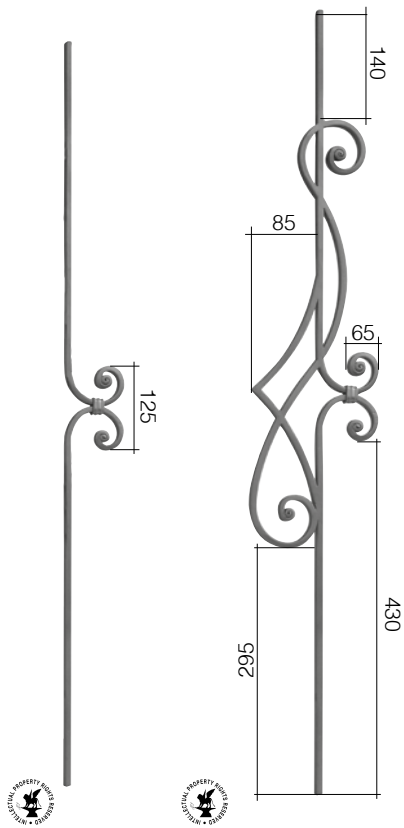

## NEW LIBERTY STYLE

Rosetta 116/A/4/S1 sui 2 lati  
con brocca 697/5 saldata  
Rosetta 116/A/4/S1 on two sides  
with 697/5 welded pitcher

NEW

Art. GD284/2

□ 14 x 8 mm

L 400 mm

H 885 mm

Art. 700/4/C/2

Art. GD158/1

□ 14 x 8 mm

L 160 mm

H 1000 mm

Art. GD158/2

□ 14 x 8 mm

L 160 mm

H 1000 mm

NEW LIBERTY  
STYLE

Art. GD220/1  
 □ 14 x 8 mm  
 L 500 mm  
 H 1000 mm

Art. GD235/1  
 □ 14 x 8 mm  
 L 890 mm  
 H 1000 mm

Art. GD156/1  
□ 14 x 8 mm  
L 80 mm  
H 1000 mm

Art. GD156/2  
□ 14 x 8 mm  
L 165 mm  
H 1000 mm

Art. 1678/2  
□ 14 x 8 mm  
L 205 mm  
H 1000 mm

NEW

Art. GD282/3  
□ 14 x 8 mm  
L 310 mm  
H 1000 mm

Rosetta 116/A/4/S1 sui 2 lati  
con brocca 697/5 saldata  
Rosetta 116/A/4/S1 on two sides  
with 697/5 welded pitcher