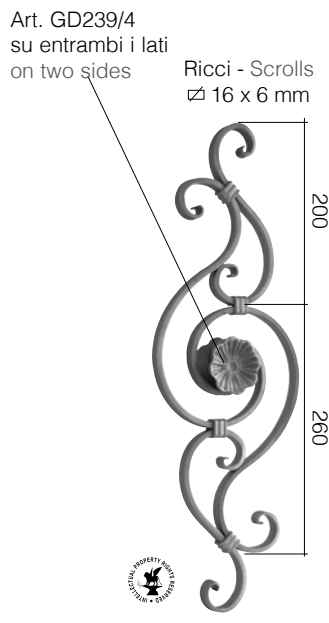

## NEW LIBERTY STYLE

Rosetta 116/A/4/S1 sui 2 lati  
con brocca 697/5 saldata  
Rosetta 116/A/4/S1 on two sides  
with 697/5 welded pitcher

NEW

Art. GD284/2

□ 14 x 8 mm

L 400 mm

H 885 mm

Art. 700/4/C/2

**new** Art. GD234/2  
 □ 14 x 8 mm  
 L 500 mm  
 H 520 mm

Rosetta GD239/4 sui due lati  
Rosettes GD239/4 on both sides

Art. GD191/1  
□ 14 x 8 mm  
L 180 mm  
H 1000 mm

Art. GD191/2  
□ 14 x 8 mm  
L 160 mm  
H 1000 mm

Art. GD262/1  
L 105 mm  
H 200 mm

Art. GD262/2  
L 110 mm  
H 215 mm

Art. GD262/3  
L 100 mm  
H 230 mm

Art. GD262/4  
L 100 mm  
H 240 mm

Art. GD263/1  
L 95 mm  
H 270 mm

Art. GD263/2  
L 100 mm  
H 220 mm

Art. GD263/3  
L 100 mm  
H 220 mm

Art. GD271/5  
□ 16 x 8 mm  
L 175 mm  
H 1000 mm

Art. GD271/4  
□ 16 x 6 mm  
L 175 mm  
H 510 mm