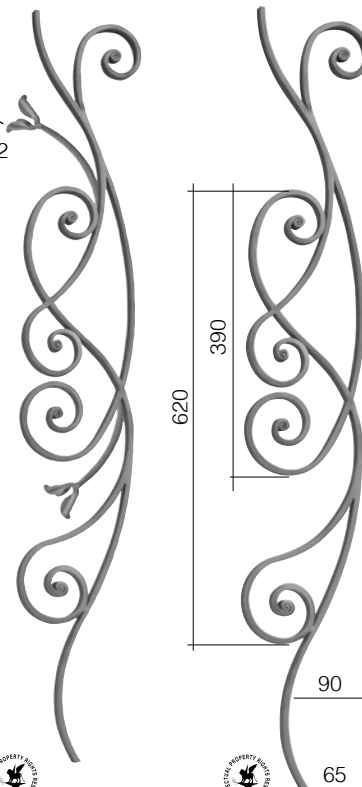

## NEW LIBERTY STYLE

Rosetta 116/A/4/S1 sui 2 lati  
con brocca 697/5 saldata  
Rosetta 116/A/4/S1 on two sides  
with 697/5 welded pitcher

NEW

Art. GD284/2

□ 14 x 8 mm

L 400 mm

H 885 mm

Art. 700/4/C/2

Art. GD158/1

□ 14 x 8 mm

L 160 mm

H 1000 mm

Art. GD158/2

□ 14 x 8 mm

L 160 mm

H 1000 mm

NEW LIBERTY  
STYLE

Art. GD220/1  
 □ 14 x 8 mm  
 L 500 mm  
 H 1000 mm

Art. GD235/1  
 □ 14 x 8 mm  
 L 890 mm  
 H 1000 mm

Art. GD156/1  
□ 14 x 8 mm  
L 80 mm  
H 1000 mm

Art. GD156/2  
□ 14 x 8 mm  
L 165 mm  
H 1000 mm

destra/right  
**Art. GD164/2**  
14 x 8 mm  
L 380 mm  
H 1000 mm

Sfere vuote Ø 30 mm  
Hollow spheres Ø 30 mm

profilo/profile  
art. 158/6

Art. GD231/1  
 □ 14 x 8 mm  
 L 600 mm  
 H 1600 mm

art. NEW0050  
 sui due lati  
 on both sides