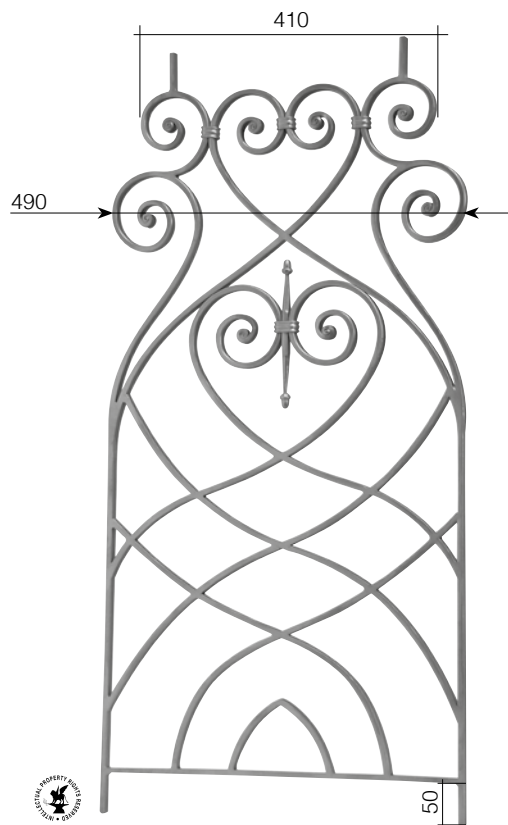

## NEW LIBERTY STYLE

Rosetta 116/A/4/S1 sui 2 lati  
con brocca 697/5 saldata  
Rosetta 116/A/4/S1 on two sides  
with 697/5 welded pitcher

NEW

Art. GD284/2

□ 14 x 8 mm

L 400 mm

H 885 mm

Art. 700/4/C/2

Art. GD158/1

□ 14 x 8 mm

L 160 mm

H 1000 mm

Art. GD158/2

□ 14 x 8 mm

L 160 mm

H 1000 mm

NEW LIBERTY  
STYLE

Art. GD220/1  
 □ 14 x 8 mm  
 L 500 mm  
 H 1000 mm

Art. GD235/1  
 □ 14 x 8 mm  
 L 890 mm  
 H 1000 mm

Art. GD156/1  
□ 14 x 8 mm  
L 80 mm  
H 1000 mm

Art. GD156/2  
□ 14 x 8 mm  
L 165 mm  
H 1000 mm

NEW

Art. GD282/1  
□ 14 x 8 mm  
L 490 mm  
H 1000 mm

**Art. GD39/1**  
Ø 12 mm  
L 200 mm  
H 1000 mm

**Art. GD39/3**  
Ø 12 mm  
L 190 mm  
H 1000 mm

Sinistro  
Left

sinistro - left  
**Art. GD164/1**  
14 x 8 mm  
L 380 mm  
H 1000 mm