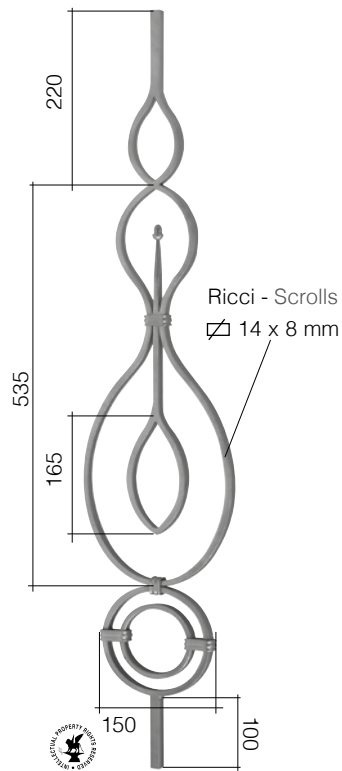

## NEW LIBERTY STYLE

Rosetta 116/A/4/S1 sui 2 lati  
con brocca 697/5 saldata  
Rosetta 116/A/4/S1 on two sides  
with 697/5 welded pitcher

NEW

Art. GD284/2

□ 14 x 8 mm

L 400 mm

H 885 mm

Art. 700/4/C/2

**NEW**

**Art. GD280/2**  
 14 x 8 mm  
 L 225 mm  
 H 1000 mm

Sinistro  
Left

sinistro - left  
Art. GD283/2  
□ 14 x 8 mm  
L 380 mm  
H 1000 mm

destra - Right  
Art. GD283/4  
□ 14 x 8 mm  
L 380 mm  
H 1000 mm

Art. GD240/1  
 □ 14 x 8 mm  
 L 200 mm  
 H 1000 mm

Art. GD240/2  
 □ 14 x 8 mm  
 L 200 mm  
 H 320 mm

Art. GD175/7  
 $\square$  14 x 8 mm  
 L 200 mm  
 H 1000 mm

Art. GD190/1  
 $\square$  14 mm  
 L 205 mm  
 H 1000 mm

**new** Art. GD234/2  
 □ 14 x 8 mm  
 L 500 mm  
 H 520 mm

Rosetta GD239/4 sui due lati  
Rosettes GD239/4 on both sides

Art. GD191/1  
□ 14 x 8 mm  
L 180 mm  
H 1000 mm

Art. GD191/2  
□ 14 x 8 mm  
L 160 mm  
H 1000 mm