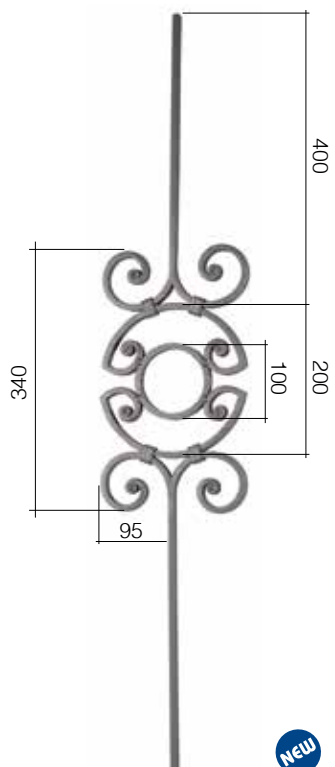

Art. 694/10

**Art. GD282/2**  
 □ 14 x 8 mm  
 L 405 mm  
 H 1010 mm

**Art. GD241/2**  
 Ø 12 mm  
 L 425 mm  
 H 1000 mm

**Art. GD241/1**  
 Ø 12 mm  
 L 450 mm  
 H 1000 mm

Ricci - Scrolls  
□ 12 x 6 mm

**Art. GD216/3**  
 □ 14 x 8 mm  
 L 475 mm  
 H 1000 mm

**Art. GD219/1**  
 □ 14 x 8 mm  
 L 500 mm  
 H 1000 mm

**Art. GD219/2**  
 □ 14 x 8 mm  
 L 330 mm  
 H 1000 mm

**Art. GD219/3**  
 □ 14 x 8 mm  
 L 680 mm  
 H 1000 mm

NEW

Art. GD35/6  
 $\square$  14 x 8 mm  
 L 250 mm  
 H 1000 mm

NEW

Art. GD279/1  
 $\square$  14 x 8 mm  
 L 195 mm  
 H 1000 mm

Art. GD175/1  
 □ 14 x 8 mm  
 L 115 mm  
 H 1000 mm

Art. GD175/2  
 □ 14 x 8 mm  
 L 105 mm  
 H 1000 mm

Art. GD31/2  
 $\varnothing$  14 mm  
L 245 mm  
H 1000 mm

Rosette 116/A/4 sui due lati - Rosettes 116/A/4 on both sides

**Art. 1685/3**  
 Ø 14 mm  
 L 230 mm  
 H 1000 mm

Rosette 116/A/4 sui due lati - Rosettes 116/A/4 on both sides