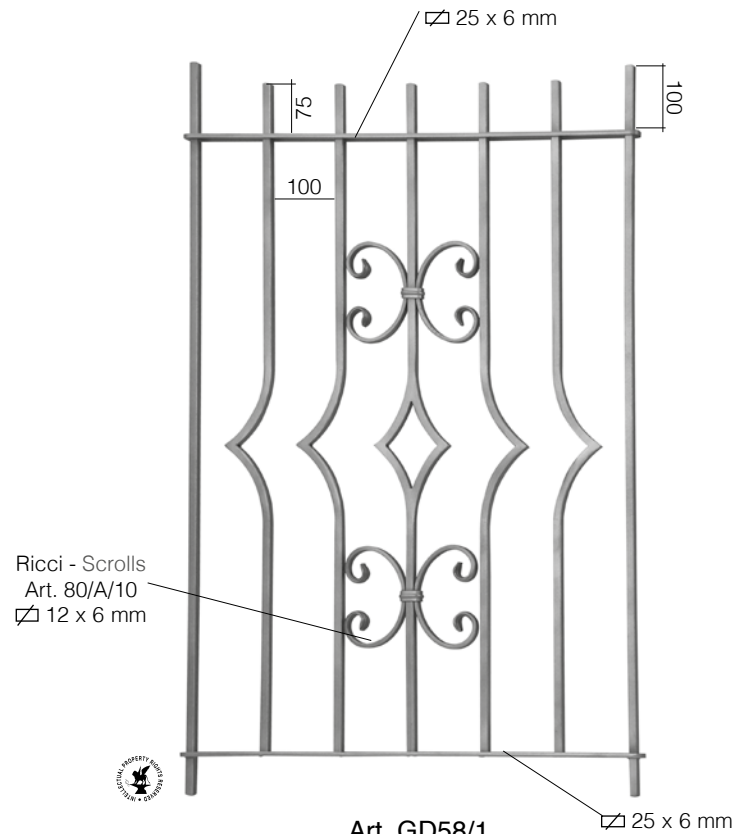

Art. 116/A/4  
su entrambi i lati  
on two sides

40  
Art. GD105/1  
□ 14 x 8 mm  
L 275 mm  
H 1000 mm

Sinistro  
Left

sinistro - left  
Art. GD163/2  
□ 14 x 8 mm  
L 280 mm  
H 1000 mm

destra - Right  
Art. GD163/1  
□ 14 x 8 mm  
L 280 mm  
H 1000 mm

Art. 694/10

**Art. GD282/2**  
 □ 14 x 8 mm  
 L 405 mm  
 H 1010 mm

**Art. GD241/2**  
 Ø 12 mm  
 L 425 mm  
 H 1000 mm

**Art. GD241/1**  
 Ø 12 mm  
 L 450 mm  
 H 1000 mm

Ricci - Scrolls  
□ 12 x 6 mm

Art. GD31/2  
 $\varnothing$  14 mm  
L 245 mm  
H 1000 mm

Rosette 116/A/4 sui due lati - Rosettes 116/A/4 on both sides

**Art. 1685/3**  
 Ø 14 mm  
 L 230 mm  
 H 1000 mm

Rosette 116/A/4 sui due lati - Rosettes 116/A/4 on both sides

**Art. GD22/1**  
 Ø 14 mm  
 L 230 mm  
 H 1000 mm

Art. 1724/16

Art. GD232/1  
 $\varnothing$  12 mm  
 L 740 mm  
 H 1000 mm

Art. GD233/1  
 $\varnothing$  12 mm  
 L 740 mm  
 H 1000 mm

**Art. GD242/1**  
 ∅ 12 mm  
 L 640 mm  
 H 1000 mm