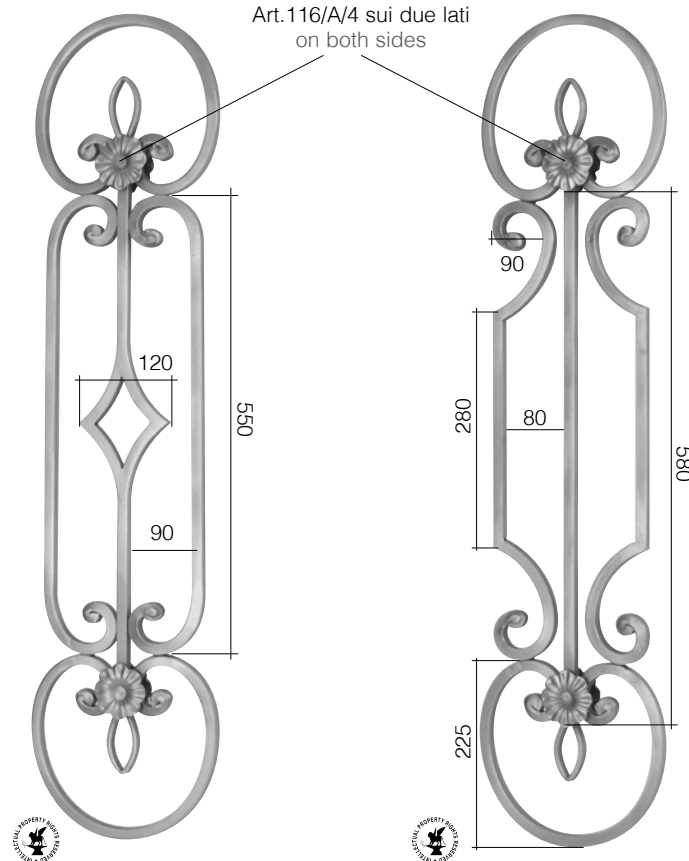

Art. 694/10

**Art. GD282/2**  
 □ 14 x 8 mm  
 L 405 mm  
 H 1010 mm

**Art. GD241/2**  
 Ø 12 mm  
 L 425 mm  
 H 1000 mm

**Art. GD241/1**  
 Ø 12 mm  
 L 450 mm  
 H 1000 mm

Ricci - Scrolls  
□ 12 x 6 mm

Art. 1657/3  
 □ 16 x 8 mm  
 L 100 mm  
 H 1000 mm

Art. GD239/2  
 □ 14 x 8 mm  
 L 100 mm  
 H 500 mm

Art. GD239/3  
 □ 14 x 8 mm  
 L 100 mm  
 H 1000 mm

Ricci /Scrolls 80/A/10  $\varnothing$  12 x 6 mm

Art. GD59/3  
 $\varnothing$  12 mm  
L 200 mm  
H 1000 mm

Art. GD59/4  
 $\varnothing$  12 mm  
L 200 mm  
H 1000 mm

Art.116/A/4 sui due lati  
on both sides

Art. GD31/1  
 $\varnothing$  14 mm  
L 245 mm  
H 1000 mm

Art. GD31/2  
 $\varnothing$  14 mm  
L 245 mm  
H 1000 mm

Rosette 116/A/4 sui due lati - Rosettes 116/A/4 on both sides

**Art. 1685/3**  
 Ø 14 mm  
 L 230 mm  
 H 1000 mm

Rosette 116/A/4 sui due lati - Rosettes 116/A/4 on both sides