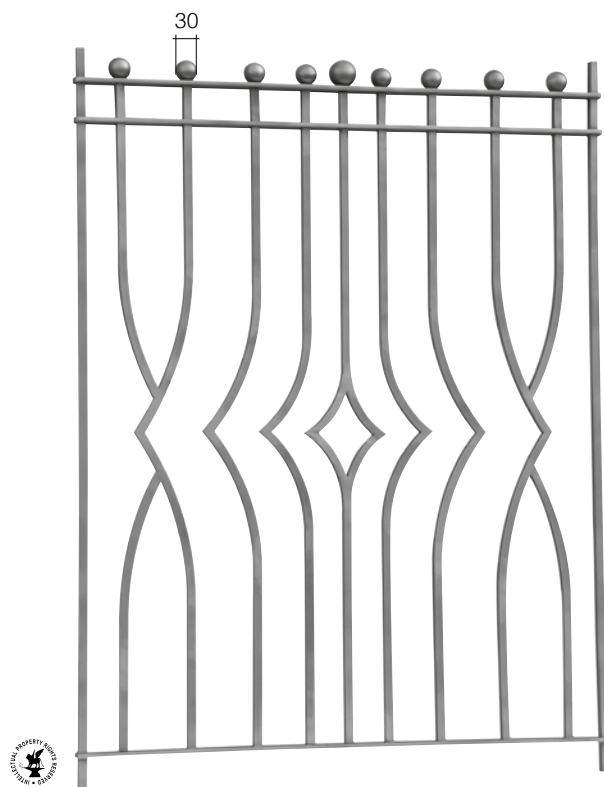

Art. 116/A/4  
su entrambi i lati  
on two sides

40  
Art. GD105/1  
□ 14 x 8 mm  
L 275 mm  
H 1000 mm

Sinistro  
Left

sinistro - left  
Art. GD163/2  
□ 14 x 8 mm  
L 280 mm  
H 1000 mm

destra - Right  
Art. GD163/1  
□ 14 x 8 mm  
L 280 mm  
H 1000 mm

Art. 694/10

**Art. GD282/2**  
 □ 14 x 8 mm  
 L 405 mm  
 H 1010 mm

**Art. GD241/2**  
 Ø 12 mm  
 L 425 mm  
 H 1000 mm

**Art. GD241/1**  
 Ø 12 mm  
 L 450 mm  
 H 1000 mm

Ricci - Scrolls  
□ 12 x 6 mm

Art. GD31/2  
 $\varnothing$  14 mm  
L 245 mm  
H 1000 mm

Rosette 116/A/4 sui due lati - Rosettes 116/A/4 on both sides

**Art. 1685/3**  
 Ø 14 mm  
 L 230 mm  
 H 1000 mm

Rosette 116/A/4 sui due lati - Rosettes 116/A/4 on both sides

**Art. GD22/1**  
 Ø 14 mm  
 L 230 mm  
 H 1000 mm

Art. 1724/16

Art. GD232/1  
 $\varnothing$  12 mm  
 L 740 mm  
 H 1000 mm

Art. GD233/1  
 $\varnothing$  12 mm  
 L 740 mm  
 H 1000 mm

**Art. GD242/1**  
 ∅ 12 mm  
 L 640 mm  
 H 1000 mm