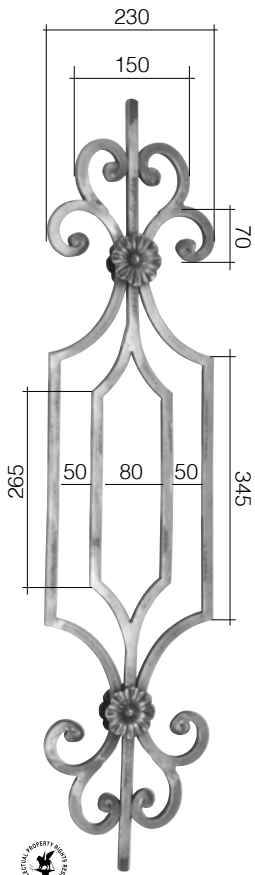

Sfere/ Spheres Ø 25 mm  
Art. 116/F/2

Art. GD159/1  
□ 14 x 8 mm  
L 280 mm  
H 1000 mm

Art. GD159/2  
□ 14 x 8 mm  
L 280 mm  
H 1000 mm

Art. GD178/1  
□ 14 mm  
L 120 mm  
H 1000 mm

Art. GD245/1  
 □ 14 x 8 mm  
 L 330 mm  
 H 1000 mm

Art. 694/10

**Art. GD282/2**  
 □ 14 x 8 mm  
 L 405 mm  
 H 1010 mm

**Art. GD241/2**  
 Ø 12 mm  
 L 425 mm  
 H 1000 mm

**Art. GD241/1**  
 Ø 12 mm  
 L 450 mm  
 H 1000 mm

Ricci - Scrolls  
□ 12 x 6 mm

Art. GD31/2  
 $\varnothing$  14 mm  
L 245 mm  
H 1000 mm

Rosette 116/A/4 sui due lati - Rosettes 116/A/4 on both sides

**Art. 1685/3**  
 Ø 14 mm  
 L 230 mm  
 H 1000 mm

Rosette 116/A/4 sui due lati - Rosettes 116/A/4 on both sides

**Art. GD22/1**  
 Ø 14 mm  
 L 230 mm  
 H 1000 mm

Art. 1724/16

Art. GD232/1  
 $\varnothing$  12 mm  
 L 740 mm  
 H 1000 mm

Art. GD233/1  
 $\varnothing$  12 mm  
 L 740 mm  
 H 1000 mm

**Art. GD242/1**  
 ∅ 12 mm  
 L 640 mm  
 H 1000 mm