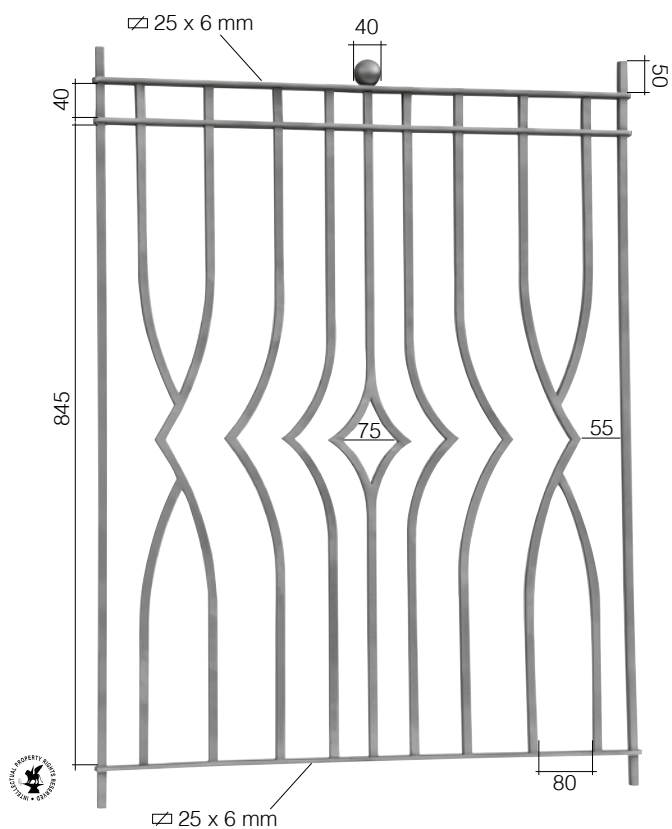

Art. 116/A/4  
su entrambi i lati  
on two sides

40  
Art. GD105/1  
□ 14 x 8 mm  
L 275 mm  
H 1000 mm

Sinistro  
Left

sinistro - left  
Art. GD163/2  
□ 14 x 8 mm  
L 280 mm  
H 1000 mm

destra - Right  
Art. GD163/1  
□ 14 x 8 mm  
L 280 mm  
H 1000 mm

Art. 694/10

**Art. GD282/2**  
 □ 14 x 8 mm  
 L 405 mm  
 H 1010 mm

**Art. GD241/2**  
 Ø 12 mm  
 L 425 mm  
 H 1000 mm

**Art. GD241/1**  
 Ø 12 mm  
 L 450 mm  
 H 1000 mm

Ricci - Scrolls  
□ 12 x 6 mm

Art. GD31/2  
 $\varnothing$  14 mm  
L 245 mm  
H 1000 mm

Rosette 116/A/4 sui due lati - Rosettes 116/A/4 on both sides

**Art. 1685/3**  
 Ø 14 mm  
 L 230 mm  
 H 1000 mm

Rosette 116/A/4 sui due lati - Rosettes 116/A/4 on both sides

**Art. GD22/1**  
 Ø 14 mm  
 L 230 mm  
 H 1000 mm

Art. 1724/16

Art. GD232/1  
 $\varnothing$  12 mm  
 L 740 mm  
 H 1000 mm

Art. GD233/1  
 $\varnothing$  12 mm  
 L 740 mm  
 H 1000 mm

**Art. GD242/1**  
 ∅ 12 mm  
 L 640 mm  
 H 1000 mm