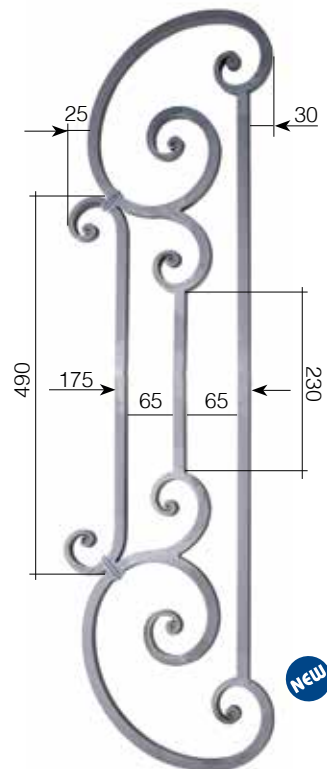

Art. 694/10

**Art. GD282/2**  
 □ 14 x 8 mm  
 L 405 mm  
 H 1010 mm

**Art. GD241/2**  
 Ø 12 mm  
 L 425 mm  
 H 1000 mm

**Art. GD241/1**  
 Ø 12 mm  
 L 450 mm  
 H 1000 mm

Ricci - Scrolls  
□ 12 x 6 mm

Art. 157/1  
 $\varnothing$  100 mm

Art. GD35/3  
 $\square$  12 x 6 mm  
 L 200 mm  
 H 1000 mm

Terminali fucinati  
a caldo  
"barocco rifilato"

Hot forged "trimmed  
baroque" ends

Fascette - Collars Art. 158/4  18 x 5 mm

185  
Art. GD32/1  
∅ 14 mm  
L 200 mm  
H 950 mm

NEW

240  
Art. GD32/2  
∅ 14 mm  
L 270 mm  
H 950 mm

NEW

Art. GD32/3  
∅ 14 mm  
L 185 mm  
H 950 mm

NEW

Art. GD32/4  
∅ 14 mm  
L 270 mm  
H 950 mm

NEW

Terminali fucinati  
a caldo  
"veneziana"  
Hot forged  
"veneziana" ends

Art. GD22/2  
∅ 14 mm  
L 110 mm  
H 1000 mm

Art. GD22/3  
∅ 14 mm  
L 110 mm  
H 1000 mm

Art. GD22/4  
∅ 14 mm  
L 110 mm  
H 1000 mm