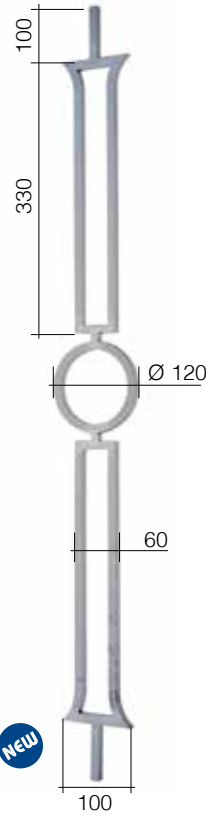

Art. GD78/5
 $\varnothing$ 12 mm
L 120 mm
H 1000 mm