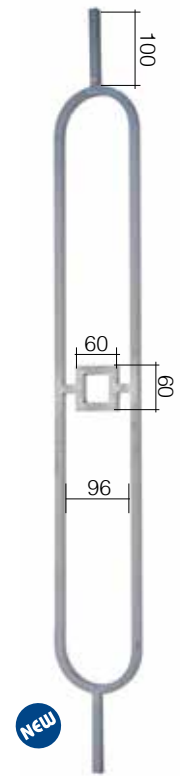

Art. GD78/6
 $\varnothing$ 12 mm
L 120 mm
H 1000 mm