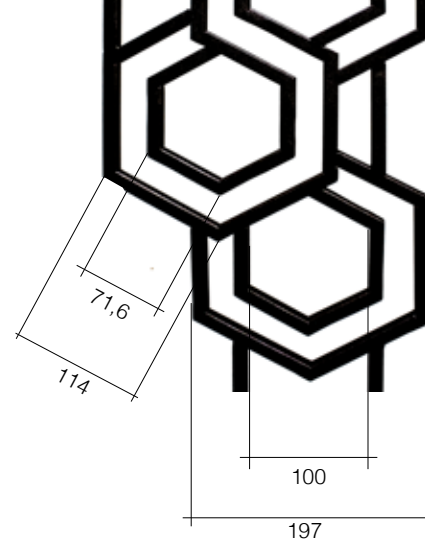

Art. GD287/4
 $\square 12 \times 6 \text{ mm} + \Phi 12 \text{ mm}$
 H 1000 mm
 L 638 mm

**ESEMPIO DI MONTAGGIO
 SU SCALA
 APPLICATION OF
 STAIRCASE**

PANNELLI SOVRAPPOSTI
OVERLAPPED PANELS

Art. GD299/1
 Φ 8 x 8 mm + \square 16 x 8 mm
 L 850 mm
 H 1000 mm

Art. GD299/2
 Φ 8 x 8 mm + \square 16 x 8 mm
 L 330 mm
 H 1000 mm

Art. GD299/3
 Φ 8 x 8 mm + \square 16 x 8 mm
 L 200 mm
 H 1000 mm

Art. GD299/4
 Φ 8 x 8 mm + \square 16 x 8 mm
 L 458 mm
 H 600 mm

NEW

Art. GD301/1
Φ 12 x 12 mm
L 865 mm
H 1000 mm

NEW

Art. GD301/2
Φ 12 x 12 mm
L 642 mm
H 1000 mm

Art. GD301/3
 Φ 12 x 12 mm
 L 568 mm
 H 1000 mm

Art. GD301/4
 Φ 12 x 12 mm
 L 197 mm
 H 1000 mm

Art. GD301/5
 Φ 12 x 12 mm
 L 197 mm
 H 1000 mm

Art. GD23/1
 ∅ 14 mm
 120 x 1000 mm
 A = 75 mm
Art. GD58/3
 ∅ 12 mm
 120 x 1000 mm
 A = 80 mm

Art. GD25/1
 ∅ 14 mm
 120 x 1000 mm
 A = 75 mm
Art. GD58/2
 ∅ 12 mm
 120 x 1000 mm
 A = 80 mm

Art. GD25/2
 ∅ 14 mm
 110 x 1000 mm
 A = 82 mm
Art. GD243/1
 ∅ 12 mm
 110 x 1000 mm
 A = 86 mm

Art. GD25/3
 ∅ 14 mm
 110 x 1000 mm
 A = 82 mm
Art. GD243/2
 ∅ 12 mm
 110 x 1000 mm
 A = 86 mm