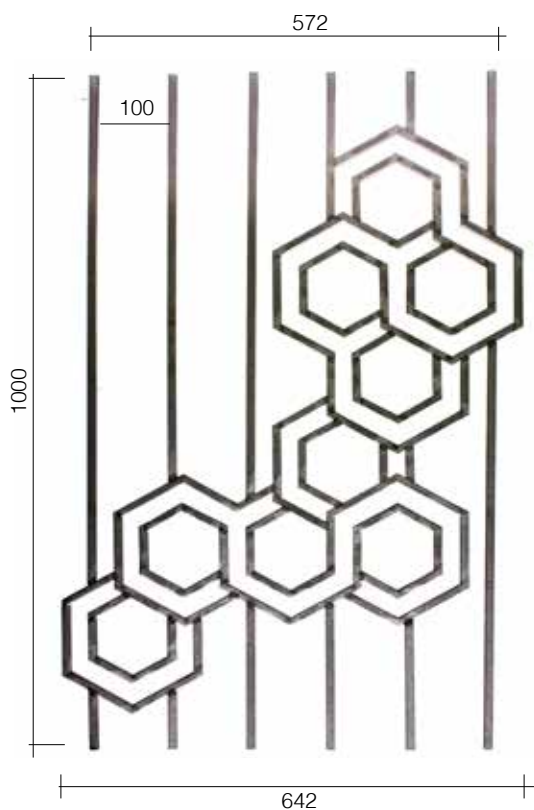

Art. GD287/4
 $\square 12 \times 6 \text{ mm} + \Phi 12 \text{ mm}$
 H 1000 mm
 L 638 mm

**ESEMPIO DI MONTAGGIO
 SU SCALA
 APPLICATION OF
 STAIRCASE**

PANNELLI SOVRAPPOSTI
OVERLAPPED PANELS

Art. GD299/1
 Φ 8 x 8 mm + \square 16 x 8 mm
 L 850 mm
 H 1000 mm

Art. GD299/2
 Φ 8 x 8 mm + \square 16 x 8 mm
 L 330 mm
 H 1000 mm

Art. GD299/3
 Φ 8 x 8 mm + \square 16 x 8 mm
 L 200 mm
 H 1000 mm

Art. GD299/4
 Φ 8 x 8 mm + \square 16 x 8 mm
 L 458 mm
 H 600 mm

NEW

Art. GD301/1
Φ 12 x 12 mm
L 865 mm
H 1000 mm

NEW

Art. GD301/2
Φ 12 x 12 mm
L 642 mm
H 1000 mm

Art. GD301/3
 Φ 12 x 12 mm
 L 568 mm
 H 1000 mm

Art. GD301/4
 Φ 12 x 12 mm
 L 197 mm
 H 1000 mm

Art. GD301/5
 Φ 12 x 12 mm
 L 197 mm
 H 1000 mm

Art. GD23/1
 ∅ 14 mm
 120 x 1000 mm
 A = 75 mm
Art. GD58/3
 ∅ 12 mm
 120 x 1000 mm
 A = 80 mm

Art. GD25/1
 ∅ 14 mm
 120 x 1000 mm
 A = 75 mm
Art. GD58/2
 ∅ 12 mm
 120 x 1000 mm
 A = 80 mm

Art. GD25/2
 ∅ 14 mm
 110 x 1000 mm
 A = 82 mm
Art. GD243/1
 ∅ 12 mm
 110 x 1000 mm
 A = 86 mm

Art. GD25/3
 ∅ 14 mm
 110 x 1000 mm
 A = 82 mm
Art. GD243/2
 ∅ 12 mm
 110 x 1000 mm
 A = 86 mm