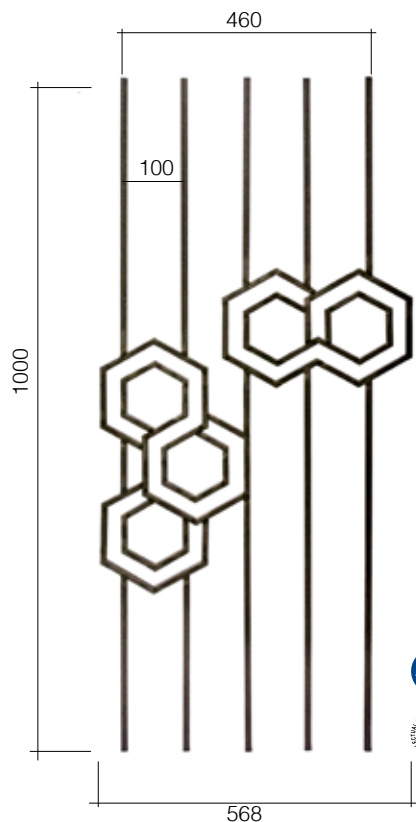

Art. GD287/4
 $\square 12 \times 6 \text{ mm} + \Phi 12 \text{ mm}$
 H 1000 mm
 L 638 mm

**ESEMPIO DI MONTAGGIO
 SU SCALA
 APPLICATION OF
 STAIRCASE**

PANNELLI SOVRAPPOSTI
OVERLAPPED PANELS

Art. GD299/1
 Φ 8 x 8 mm + \square 16 x 8 mm
 L 850 mm
 H 1000 mm

Art. GD299/2
 Φ 8 x 8 mm + \square 16 x 8 mm
 L 330 mm
 H 1000 mm

Art. GD299/3
 Φ 8 x 8 mm + \square 16 x 8 mm
 L 200 mm
 H 1000 mm

Art. GD299/4
 Φ 8 x 8 mm + \square 16 x 8 mm
 L 458 mm
 H 600 mm

NEW

Art. GD301/1
Φ 12 x 12 mm
L 865 mm
H 1000 mm

NEW

Art. GD301/2
Φ 12 x 12 mm
L 642 mm
H 1000 mm

Art. GD301/3
 Φ 12 x 12 mm
 L 568 mm
 H 1000 mm

Art. GD301/4
 Φ 12 x 12 mm
 L 197 mm
 H 1000 mm

Art. GD301/5
 Φ 12 x 12 mm
 L 197 mm
 H 1000 mm

Art. GD23/1
 ∅ 14 mm
 120 x 1000 mm
 A = 75 mm
Art. GD58/3
 ∅ 12 mm
 120 x 1000 mm
 A = 80 mm

Art. GD25/1
 ∅ 14 mm
 120 x 1000 mm
 A = 75 mm
Art. GD58/2
 ∅ 12 mm
 120 x 1000 mm
 A = 80 mm

Art. GD25/2
 ∅ 14 mm
 110 x 1000 mm
 A = 82 mm
Art. GD243/1
 ∅ 12 mm
 110 x 1000 mm
 A = 86 mm

Art. GD25/3
 ∅ 14 mm
 110 x 1000 mm
 A = 82 mm
Art. GD243/2
 ∅ 12 mm
 110 x 1000 mm
 A = 86 mm